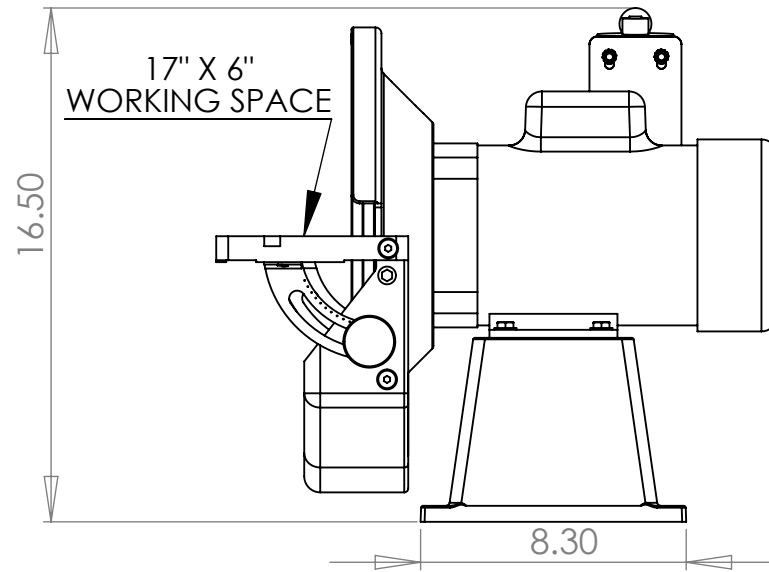

M12 DISC GRINDER

FOOT PRINT

BURR KING

1220 TAMARA LANE
WARSAW, MO. 65355

TOP VIEW

MOUNTING PATTERN

FRONT VIEW

RIGHT SIDE VIEW