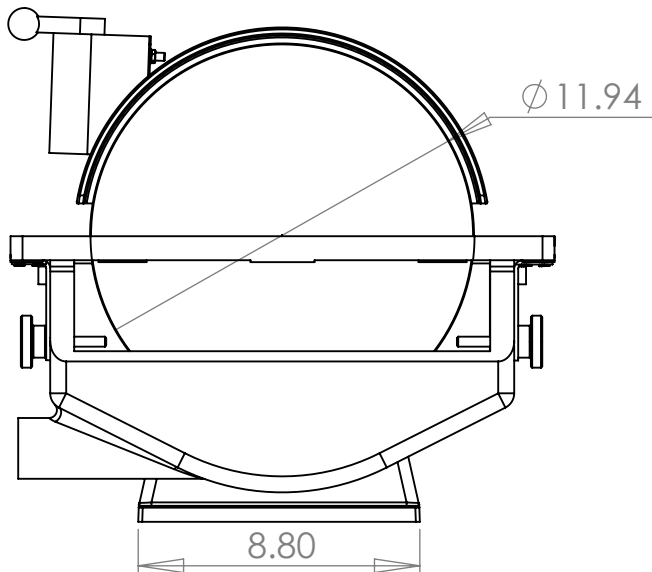

M12 DISC GRINDER

FOOT PRINT

BURR KING

1220 TAMARA LANE
WARSAW, MO. 65355

TOP VIEW

MOUNTING PATTERN

FRONT VIEW

RIGHT SIDE VIEW