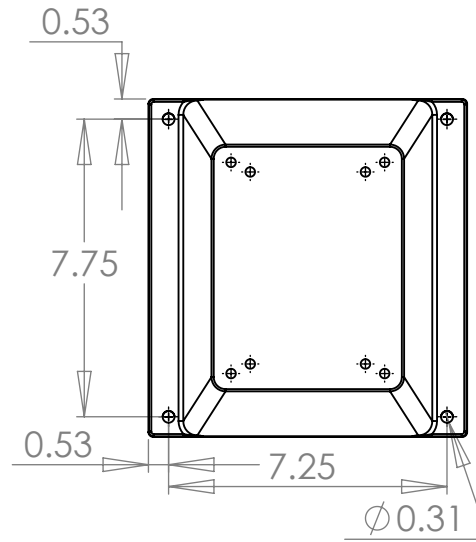

M12 DISC GRINDER

FOOT PRINT

BURR KING

1220 TAMARA LANE
WARSAW, MO. 65355

TOP VIEW

MOUNTING PATTERN

FRONT VIEW

RIGHT SIDE VIEW