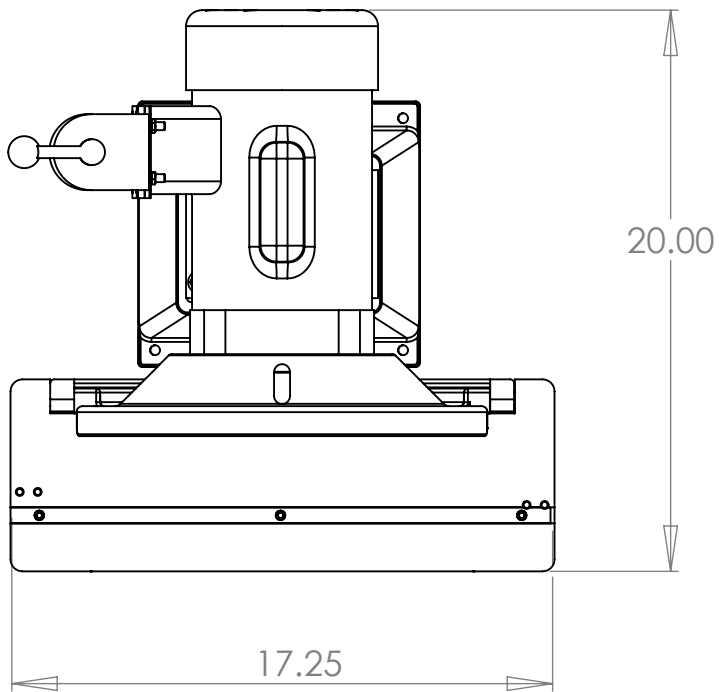

M12 DISC GRINDER

FOOT PRINT

BURR KING

1220 TAMARA LANE
WARSAW, MO. 65355

TOP VIEW

MOUNTING PATTERN

FRONT VIEW

RIGHT SIDE VIEW