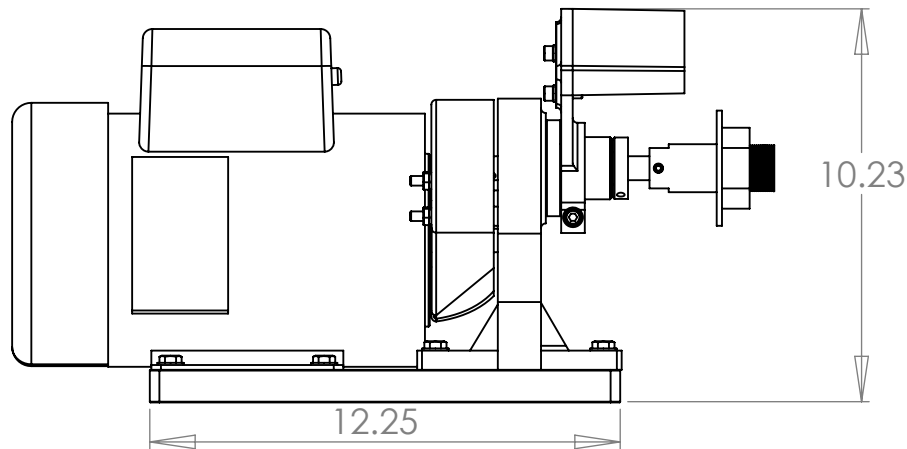

M800 FOOT PRINT

BURR KING

1220 TAMARA LANE
WARSAW, MO. 65355

NOTES:

THE DATA CONTAINED HEREIN IS THE SOLE PROPERTY OF BURR KING MFG. CO., INC. REPRODUCTION OR DISTRIBUTION OF THIS DATA IS STRICTLY PROHIBITED WITHOUT CONSENT OF BURR KING MFG. CO., INC.

BURR KING

1220 TAMARA LANE
 WARSAW, MO 65355
 PH: 660-438-8998
 800-621-2748
 FAX: 660-438-8991
 E-MAIL: info@burrking.com

STANDARD TOLERANCES		TITLE:	SHEET
X.X = ±0.06		C-L DIMENSIONS	1 OF 1
X.X X = ±0.01		PART NO.	REV.
X.X X X = ±0.005		800M	A
ANGLE = ±1/2°		DRAWN BY: KDE	DATE DRAWN: 03/31/2016