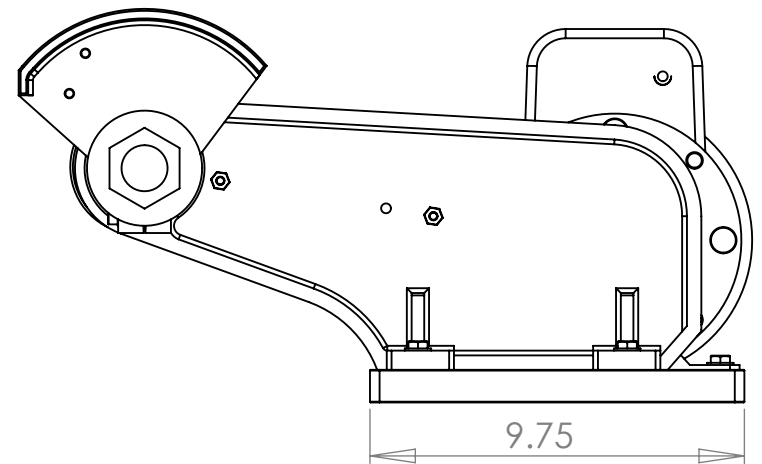

M800 FOOT PRINT

BURR KING

1220 TAMARA LANE
WARSAW, MO. 65355

NOTES:

THE DATA CONTAINED HEREIN IS THE SOLE PROPERTY OF BURR KING MFG. CO., INC. REPRODUCTION OR DISTRIBUTION OF THIS DATA IS STRICTLY PROHIBITED WITHOUT CONSENT OF BURR KING MFG. CO., INC.

BURR KING

1220 TAMARA LANE
 WARSAW, MO 65355
 PH: 660-438-8998
 800-621-2748
 FAX: 660-438-8991
 E-MAIL: info@burrking.com

STANDARD TOLERANCES		TITLE:	SHEET
X.X = ±0.06		C-L DIMENSIONS	1 OF 1
X.X X = ±0.01		PART NO.	REV.
X.X X X = ±0.005		800M	A
ANGLE = ±1/2°		DRAWN BY: KDE	DATE DRAWN: 03/31/2016