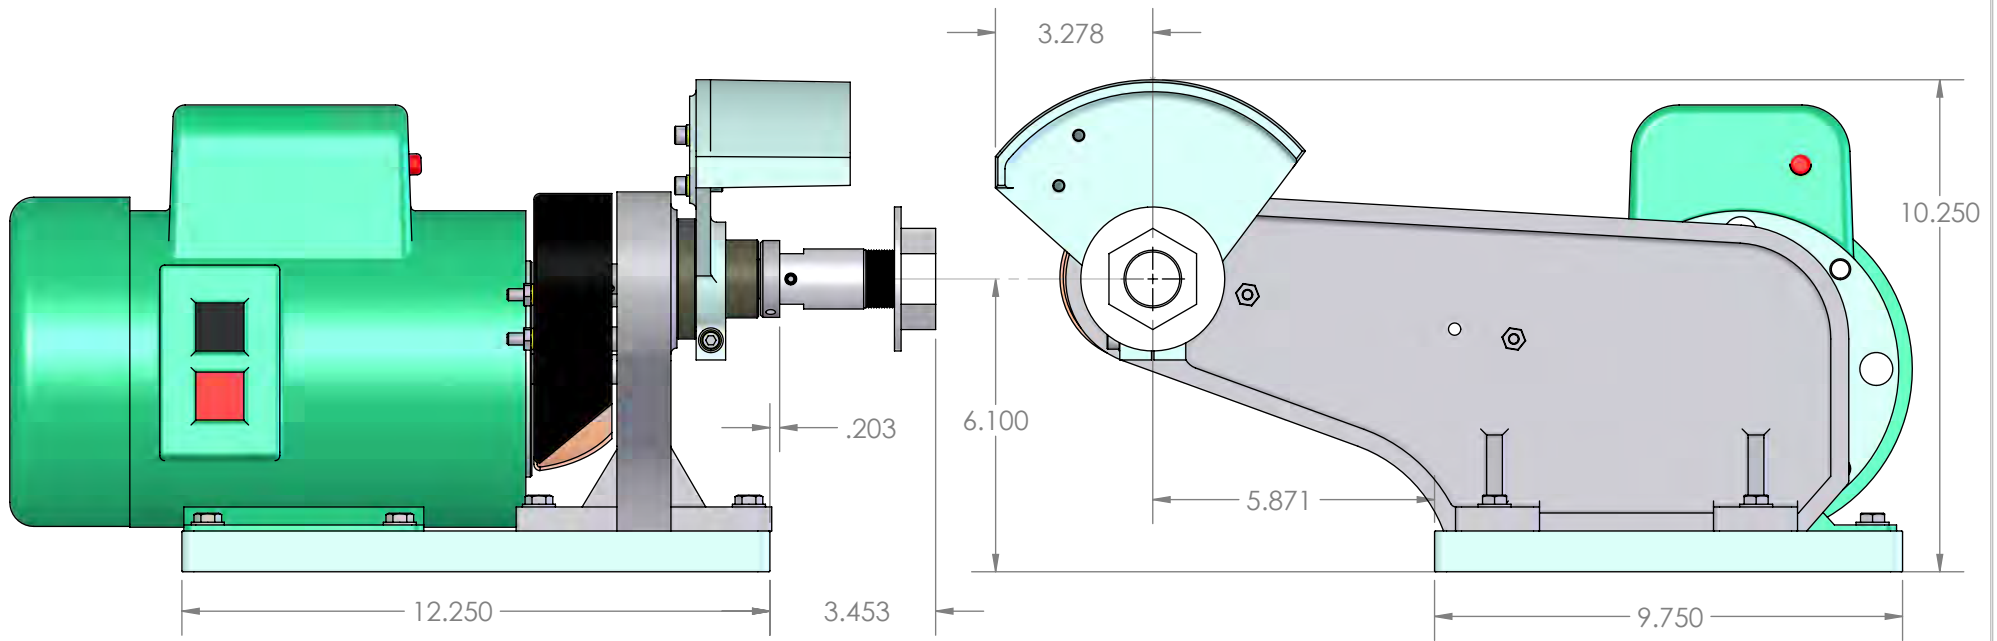

NOTES:

BURR KING

1220 TAMARA LANE
WARSAW, MO 65355
PH: 660-438-8998
800-621-2748
FAX: 660-438-8991
E-MAIL: info@burrking.com

STANDARD TOLERANCES		TITLE:	SHEET
X.X = ±0.06		C-L DIMENSIONS	1 OF 1
X.X X = ±0.01		PART NO.	REV.
X.X X X = ±0.005		800M	A
ANGLE = ±1/2°		DRAWN BY: KDE	DATE DRAWN: 03/31/2016

REV	DESCRIPTION	REV DATE
A