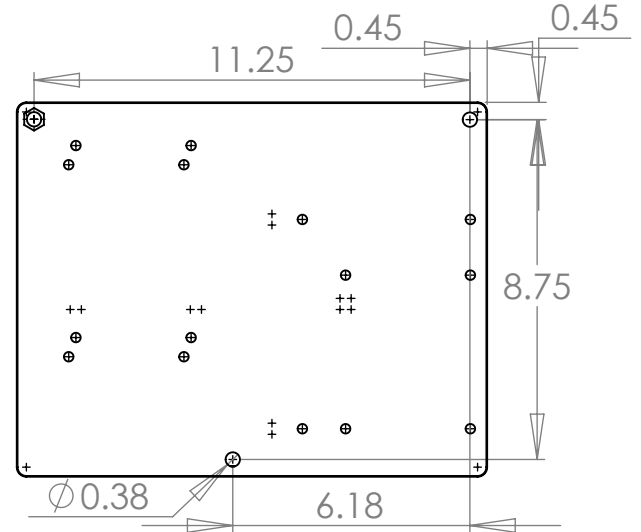

M800 FOOT PRINT

BURR KING

1220 TAMARA LANE
WARSAW, MO. 65355

NOTES:

THE DATA CONTAINED HEREIN IS THE SOLE PROPERTY OF BURR KING MFG. CO., INC. REPRODUCTION OR DISTRIBUTION OF THIS DATA IS STRICTLY PROHIBITED WITHOUT CONSENT OF BURR KING MFG. CO., INC.

BURR KING

1220 TAMARA LANE
 WARSAW, MO 65355
 PH: 660-438-8998
 800-621-2748
 FAX: 660-438-8991
 E-MAIL: info@burrking.com

STANDARD TOLERANCES		TITLE:	SHEET
X.X = ±0.06		C-L DIMENSIONS	1 OF 1
X.X X = ±0.01		PART NO.	REV.
X.X X X = ±0.005		800M	A
ANGLE = ±1/2°		DRAWN BY: KDE	DATE DRAWN: 03/31/2016