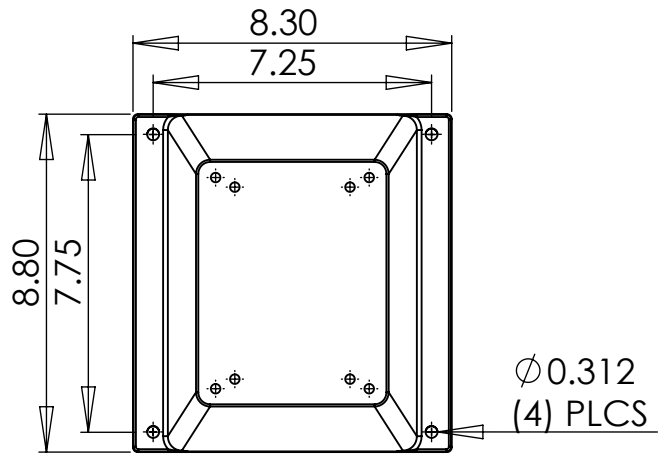

MODEL 960-272

BURR KING

1220 TAMARA LANE
WARSAW, MO. 65355

MOUNTING PATTERN

FRONT VIEW

FOR 10" WHEEL 37.13
FOR 8" WHEEL 35.13

RIGHT SIDE VIEW