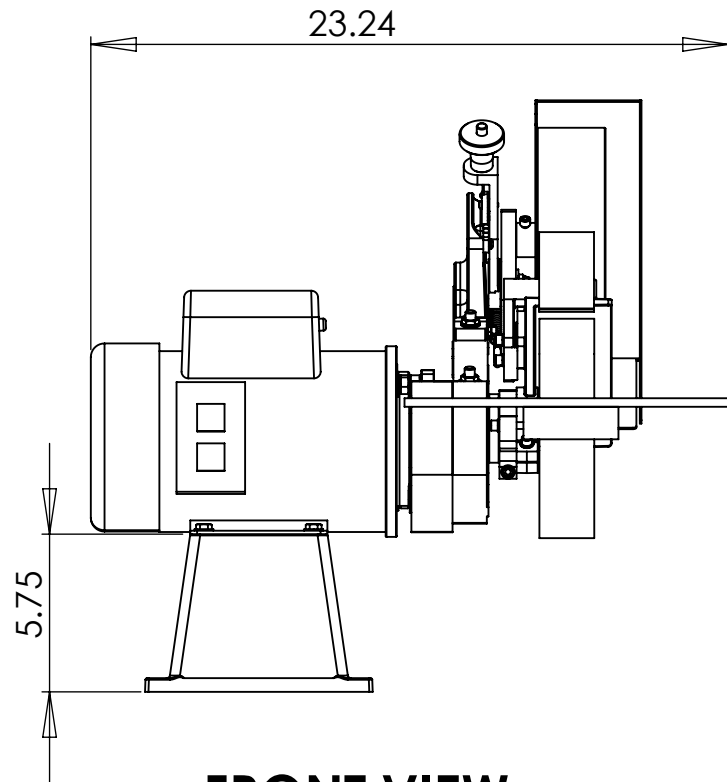

MODEL 960-272

BURR KING

1220 TAMARA LANE
WARSAW, MO. 65355

MOUNTING PATTERN

FRONT VIEW

FOR 10" WHEEL 37.13
FOR 8" WHEEL 35.13

RIGHT SIDE VIEW