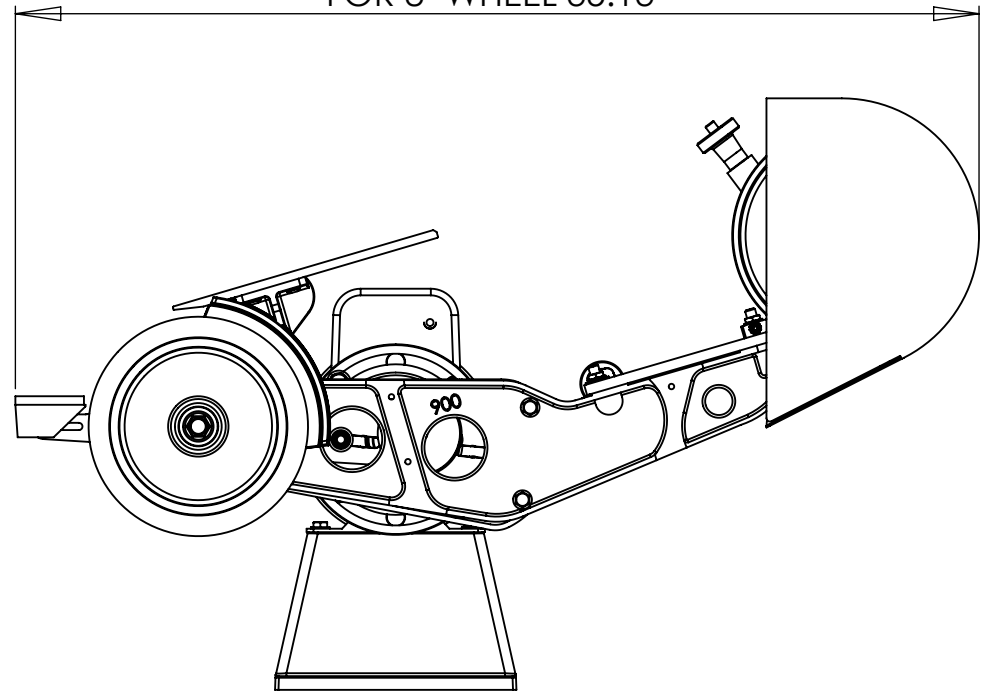

MODEL 960-272

BURR KING

1220 TAMARA LANE
WARSAW, MO. 65355

MOUNTING PATTERN

FRONT VIEW

FOR 10" WHEEL 37.13
FOR 8" WHEEL 35.13

RIGHT SIDE VIEW