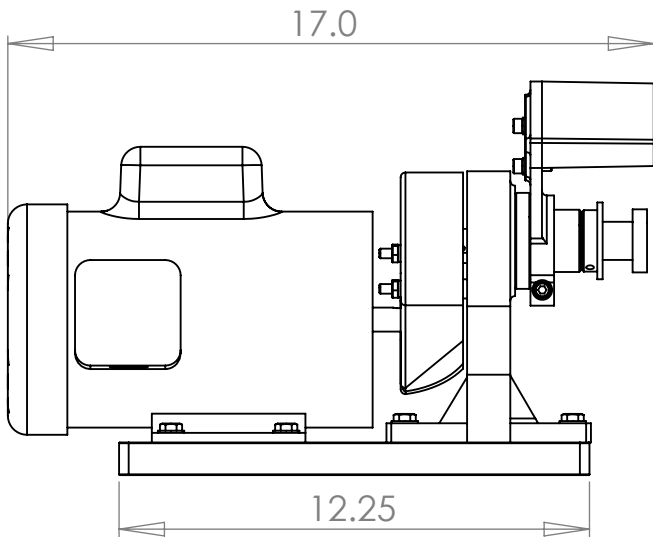

TOP VIEW

M600
FOOT PRINT

BURR KING

1220 TAMARA LANE
WARSAW, MO. 65355

FRONT VIEW

RIGHT SIDE VIEW