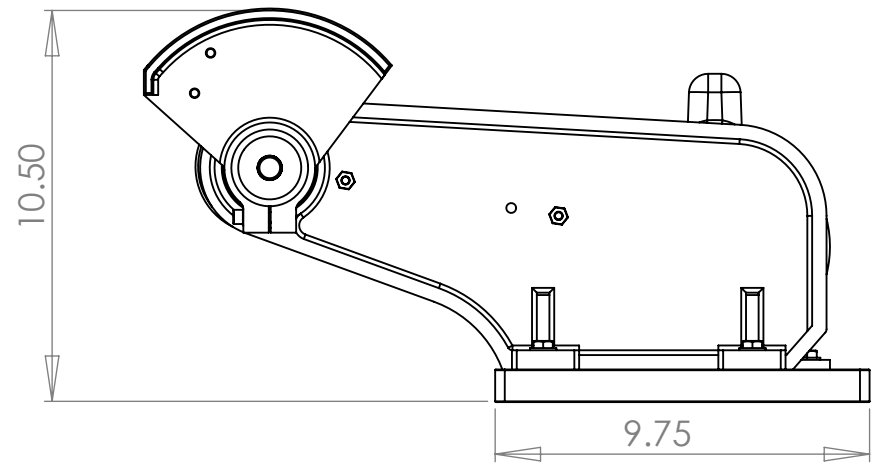

TOP VIEW

M600
FOOT PRINT

BURR KING

1220 TAMARA LANE
WARSAW, MO. 65355

FRONT VIEW

RIGHT SIDE VIEW