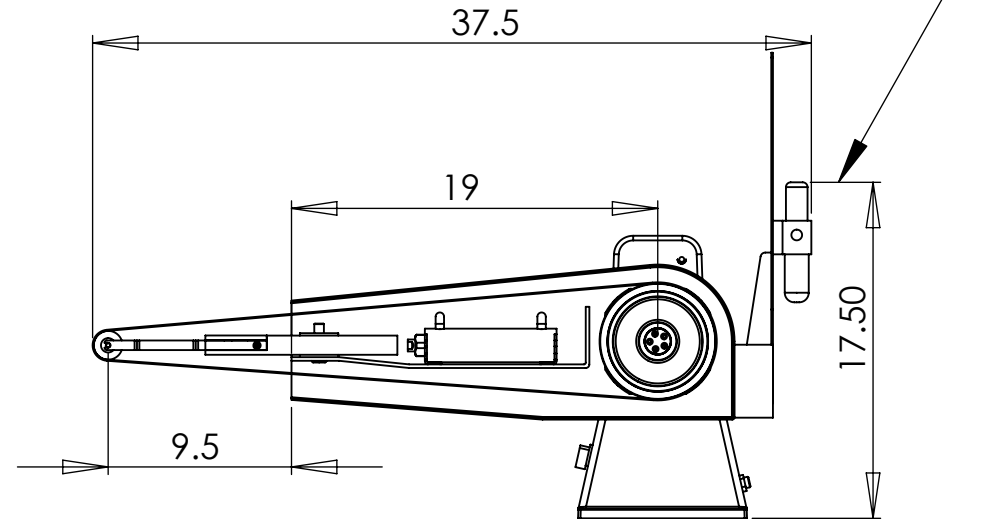

M720
FOOT PRINT

TOP VIEW

**MOUNTING
PATTERN**

HIGHT W/O
V/S OR MAG
STARTER

FRONT VIEW

RIGHT SIDE VIEW

provided measurement are reference only-may differ with horsepower, voltage, front wheel diameter, ect.

TITLE	DATE DRAWN	REV DATE	DRAWN BY	SHEET
M720	6/22/10		CMW	1 OF 1