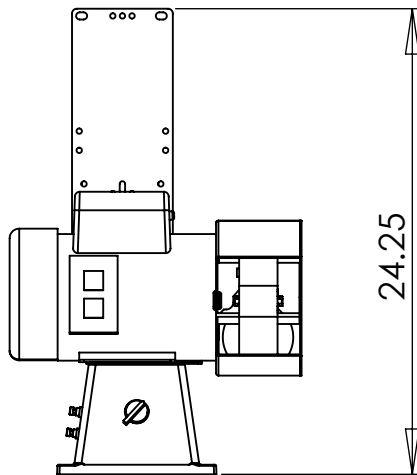

M720
FOOT PRINT

TOP VIEW

**MOUNTING
PATTERN**

HIGHT W/O
V/S OR MAG
STARTER

FRONT VIEW

RIGHT SIDE VIEW

provided measurement are reference only-may differ with horsepower, voltage, front wheel diameter, ect.

TITLE	DATE DRAWN	REV DATE	DRAWN BY	SHEET
M720	6/22/10		CMW	1 OF 1