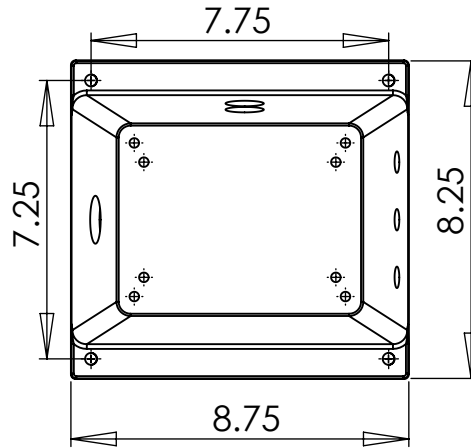

M720
FOOT PRINT

TOP VIEW

**MOUNTING
PATTERN**

HIGHT W/O
V/S OR MAG
STARTER

FRONT VIEW

RIGHT SIDE VIEW

provided measurement are reference only-may differ with horsepower, voltage, front wheel diameter, ect.

TITLE	DATE DRAWN	REV DATE	DRAWN BY	SHEET
M720	6/22/10		CMW	1 OF 1