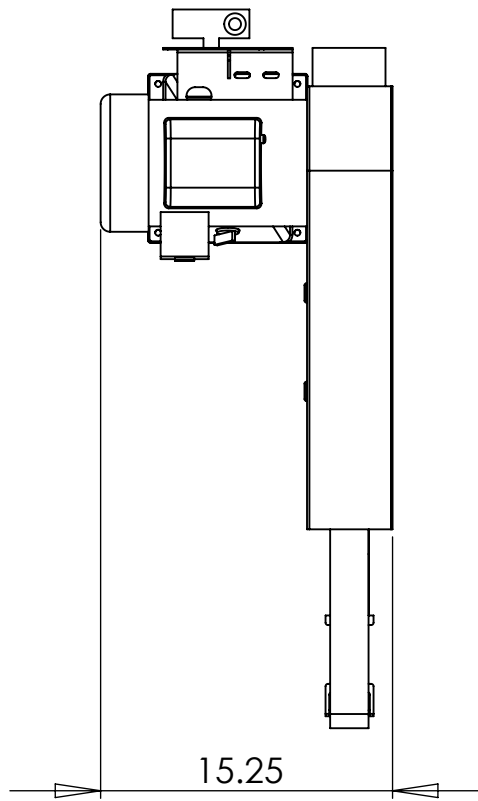

M720
FOOT PRINT

TOP VIEW

**MOUNTING
PATTERN**

HIGHT W/O
V/S OR MAG
STARTER

FRONT VIEW

RIGHT SIDE VIEW

provided measurement are reference only-may differ with horsepower, voltage, front wheel diameter, ect.

TITLE	DATE DRAWN	REV DATE	DRAWN BY	SHEET
M720	6/22/10		CMW	1 OF 1