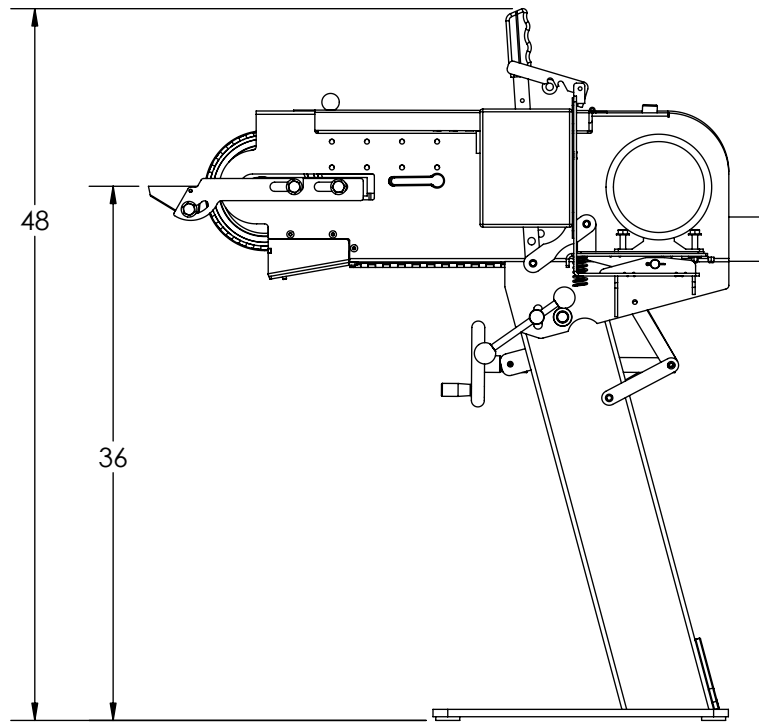

# M979

BASIC DIMENSIONS

**NOTE:**  
- ALL DIMENSIONS  
ARE IN INCHES

**TOP VIEW**

**MOUNTING PATTERN**

**FRONT VIEW**

**SIDE VIEW**

THE DATA CONTAINED HEREIN IS THE SOLE PROPERTY OF BURR KING MFG. CO., INC. REPRODUCTION OR DISTRIBUTION OF THIS DATA IS STRICTLY PROHIBITED WITHOUT CONSENT OF BURR KING MFG. CO., INC.