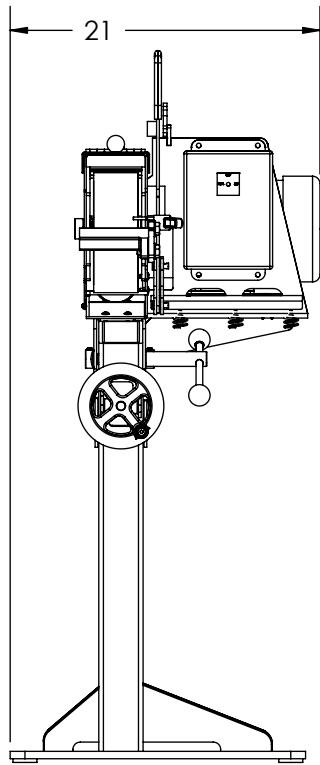

# M979

BASIC DIMENSIONS

**NOTE:**  
- ALL DIMENSIONS  
ARE IN INCHES

**TOP VIEW**

**MOUNTING PATTERN**

**FRONT VIEW**

**SIDE VIEW**

THE DATA CONTAINED HEREIN IS THE SOLE PROPERTY OF BURR KING MFG. CO., INC. REPRODUCTION OR DISTRIBUTION OF THIS DATA IS STRICTLY PROHIBITED WITHOUT CONSENT OF BURR KING MFG. CO., INC.