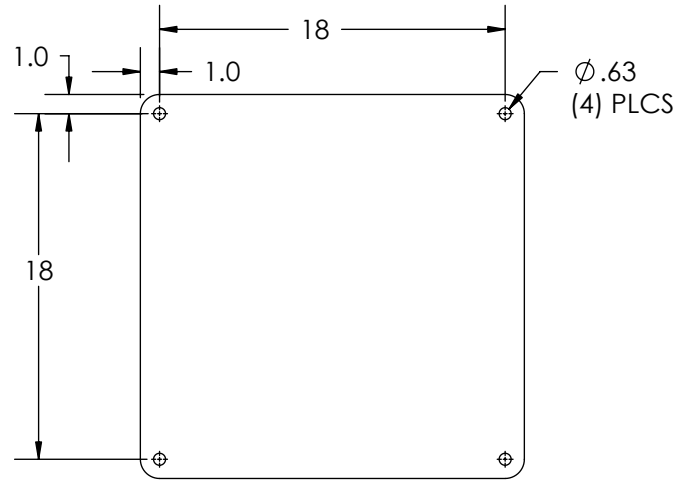

# M979

BASIC DIMENSIONS

**NOTE:**  
- ALL DIMENSIONS  
ARE IN INCHES

**TOP VIEW**

**MOUNTING PATTERN**

**FRONT VIEW**

**SIDE VIEW**

THE DATA CONTAINED HEREIN IS THE SOLE PROPERTY OF BURR KING MFG. CO., INC. REPRODUCTION OR DISTRIBUTION OF THIS DATA IS STRICTLY PROHIBITED WITHOUT CONSENT OF BURR KING MFG. CO., INC.