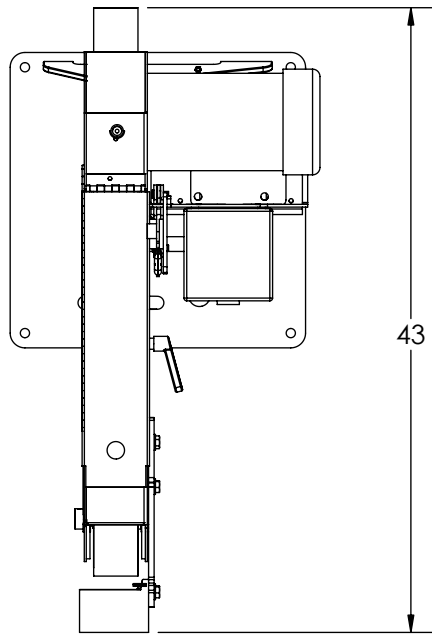

# M979

BASIC DIMENSIONS

**NOTE:**  
- ALL DIMENSIONS  
ARE IN INCHES

**TOP VIEW**

**MOUNTING PATTERN**

**FRONT VIEW**

**SIDE VIEW**

THE DATA CONTAINED HEREIN IS THE SOLE PROPERTY OF BURR KING MFG. CO., INC. REPRODUCTION OR DISTRIBUTION OF THIS DATA IS STRICTLY PROHIBITED WITHOUT CONSENT OF BURR KING MFG. CO., INC.