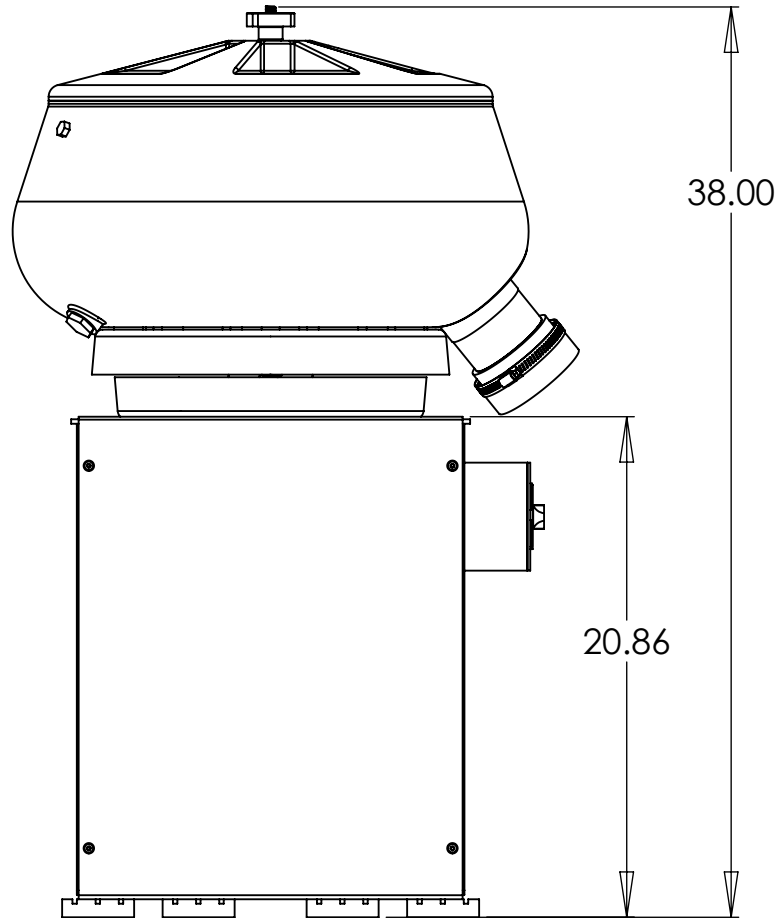

M15

LINE DRAWING

1220 TAMARA LANE
WARSAW, MO. 65355

BACK VIEW

LEFT SIDE VIEW