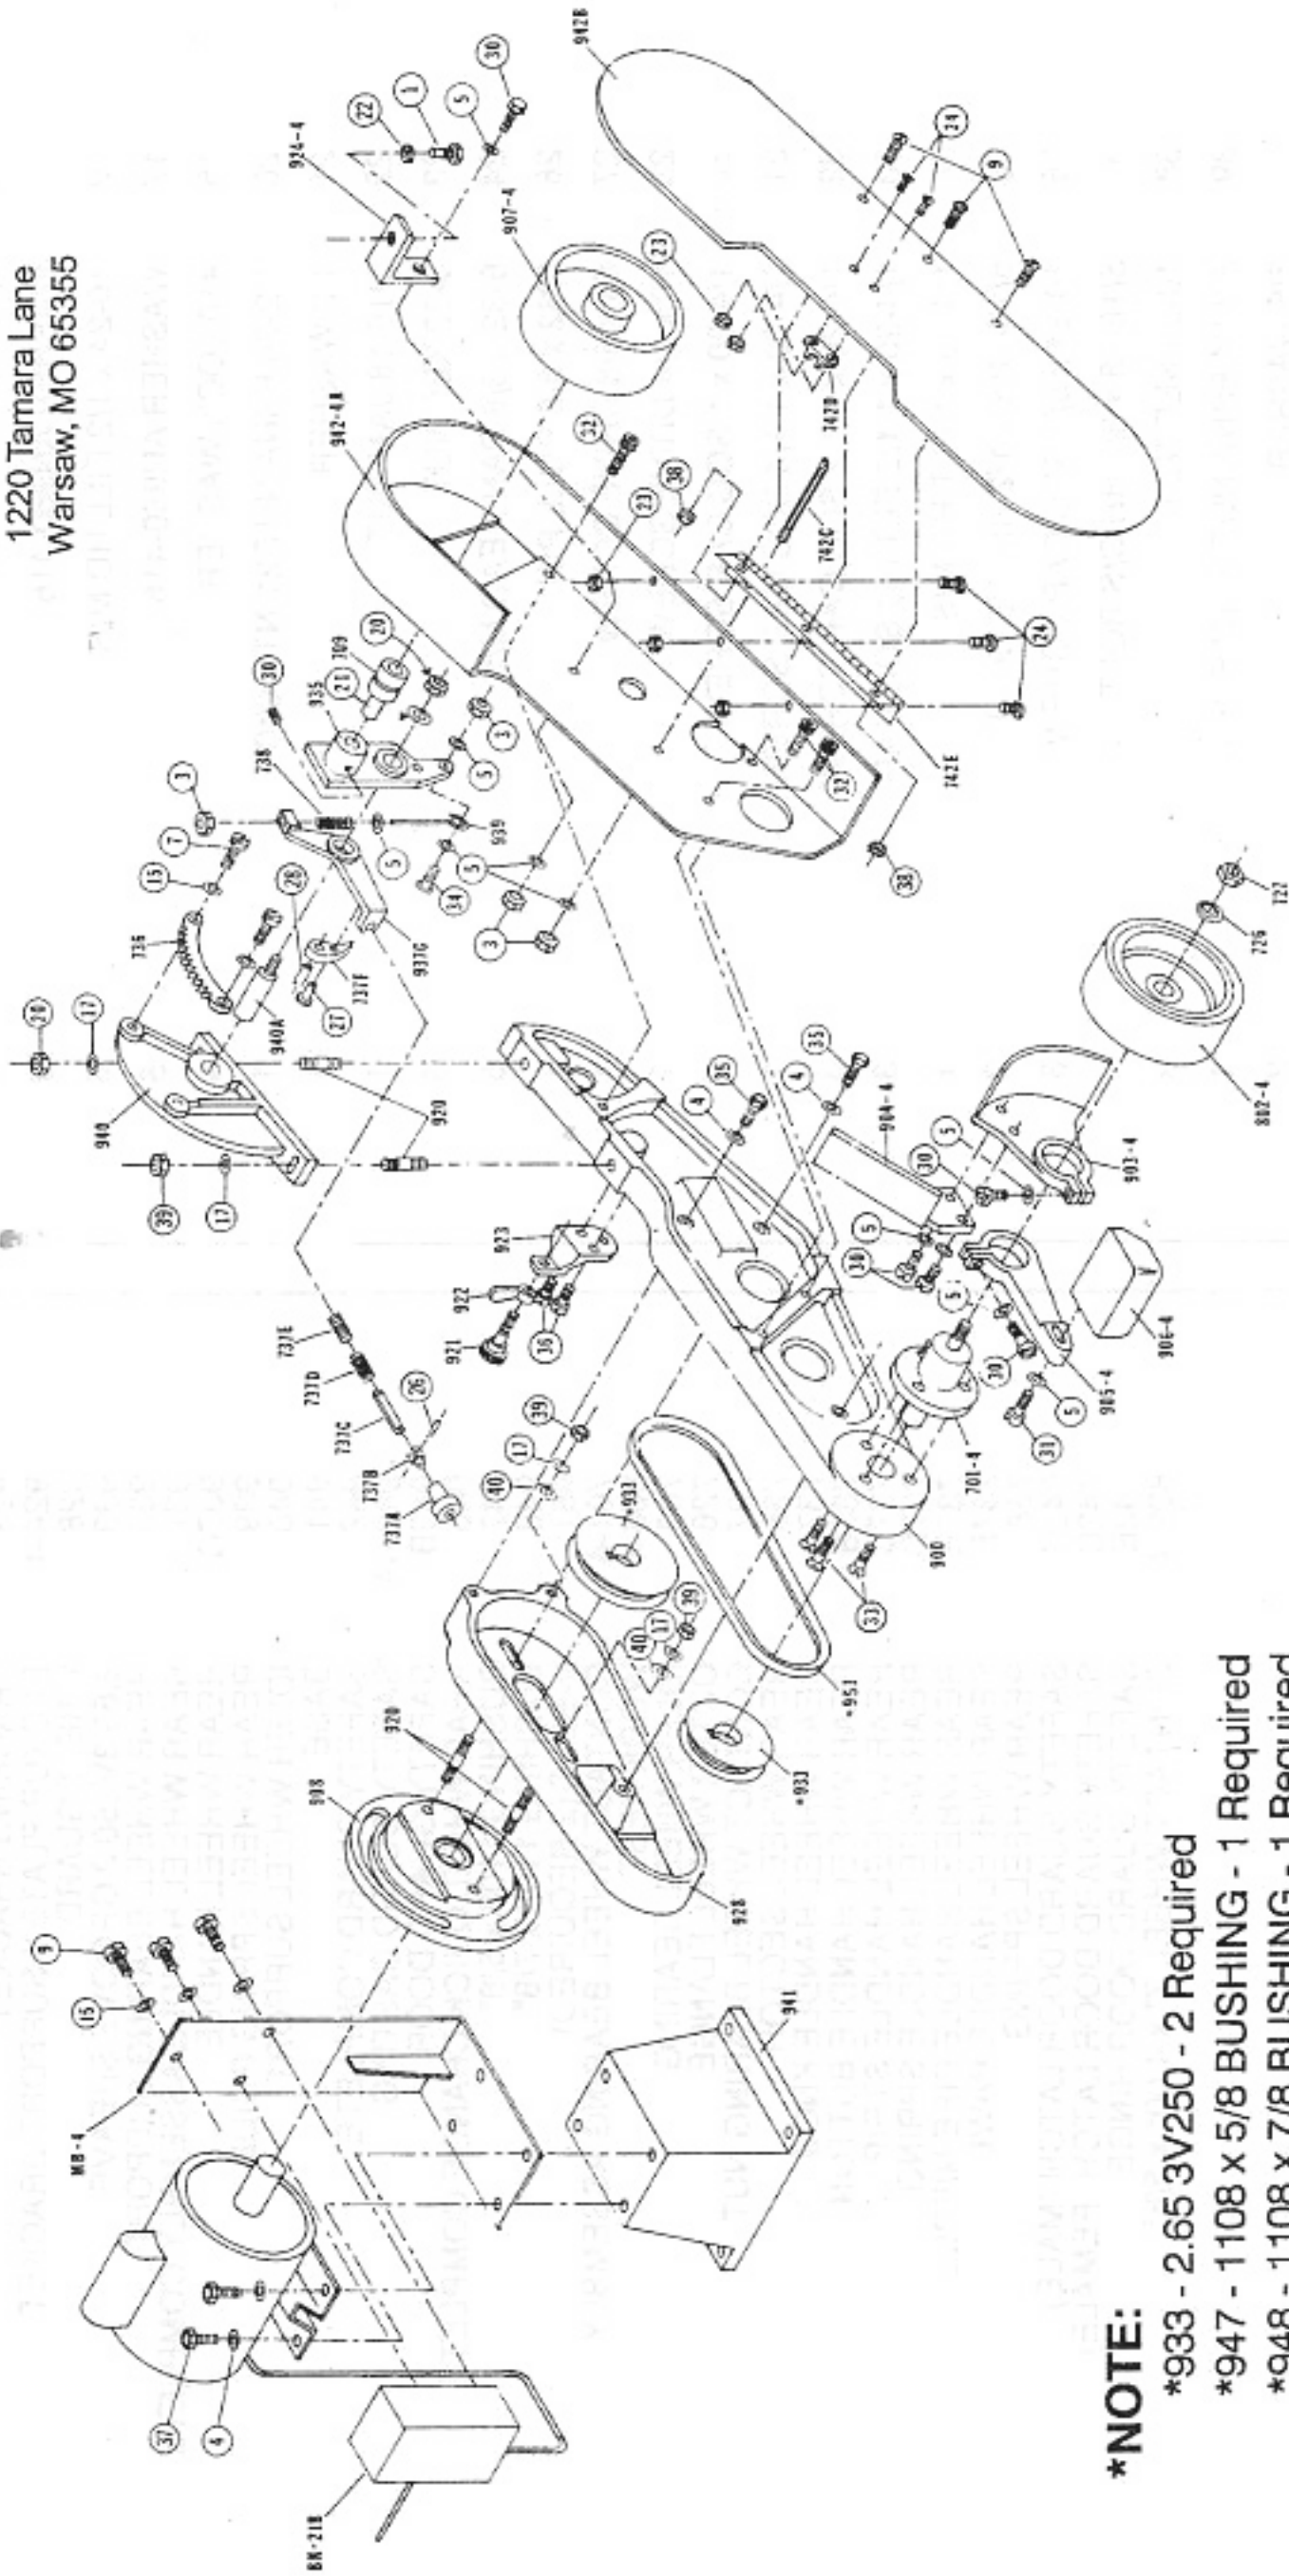

MODEL NO. 960-400

BURR KING®

1220 Tamara Lane
Warsaw, MO 65355

***NOTE:**

- *933 - 2.65 3V250 - 2 Required
- *947 - 1108 x 5/8 BUSHING - 1 Required
- *948 - 1108 x 7/8 BUSHING - 1 Required
- *951 - 3V250 V-BELT - 2 Required

(SEE REVERSE SIDE FOR PART DESCRIPTION)

MODEL 960-400

PART #	DESCRIPTION	QUANTITY
1	5/16-18 x 1 HH C/S BOLT	1
3	1/4-20 JAM NUT	4
4	5/16 USA WASHER	7
5	WASHER AN960-416	10
9	10-24 x 1/2 FILL HD M/S	8
17	WASHER AN960-416	5
15	#10 LOCK WASHER	4
20	1/2-20 ESNA NUT 21 NTE 080	1
21	1/2 WASHER	1
22	5/16-18 JAM NUT	1
23	6-32 KEP NUT	5
24	6-32 x 3/8 PAN HEAD M/S	5
26	3/32 x 3/8 ROLL PIN	1
27	#8 x 5/8 DRIVE SCREW	1
28	#0 x 1/4 DRIVE SCREW	1
30	1/4-20 x 1 SOC CAP SCREW	6
31	1/4-20 x 1 1/4 SOC CAP SCREW	1
32	1/4-20 x 1 1/2 SOC CAP SCREW	3
33	1/4-20 x 1 1/2 FLT HD SOC CAP	3
34	1/4-20 x 1 FLT HD M/S	1
35	5/16-18 x 1 1/2 HH C/S BOLT	3
36	10-24 x 5/8 SOC CAP SCREW	3
37	5/16-18 x 3/4 HH C/S BOLT	4
38	10-24 KEP NUT	3
39	3/8-24 ESNA NUT 21 NTE 064	4
40	3/8 WASHER	2