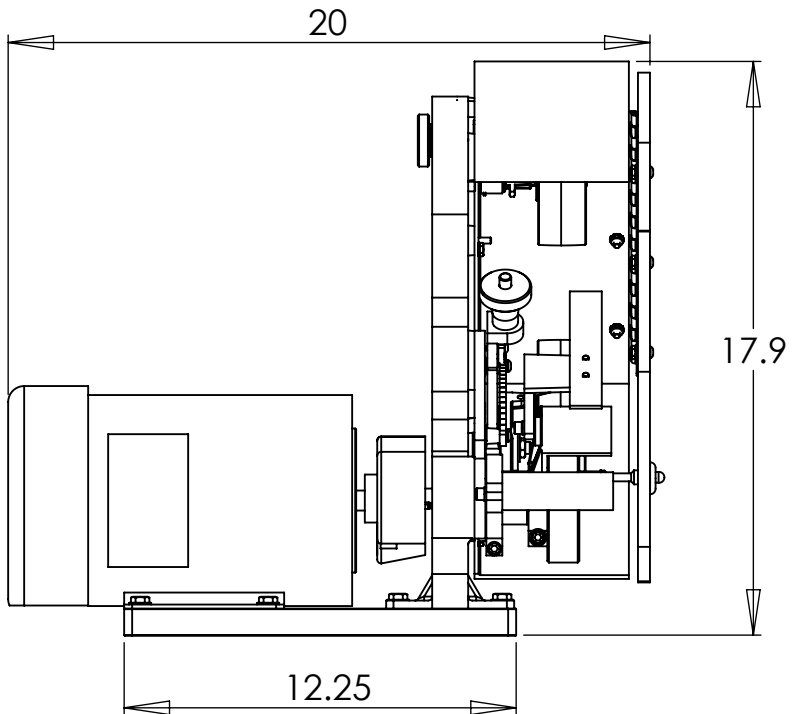

TOP VIEW

FRONT VIEW

562
LINE DRAWING

1220 TAMARA LANE
WARSAW, MO. 65355

MOUNTING PATTERN

RIGHT SIDE VIEW